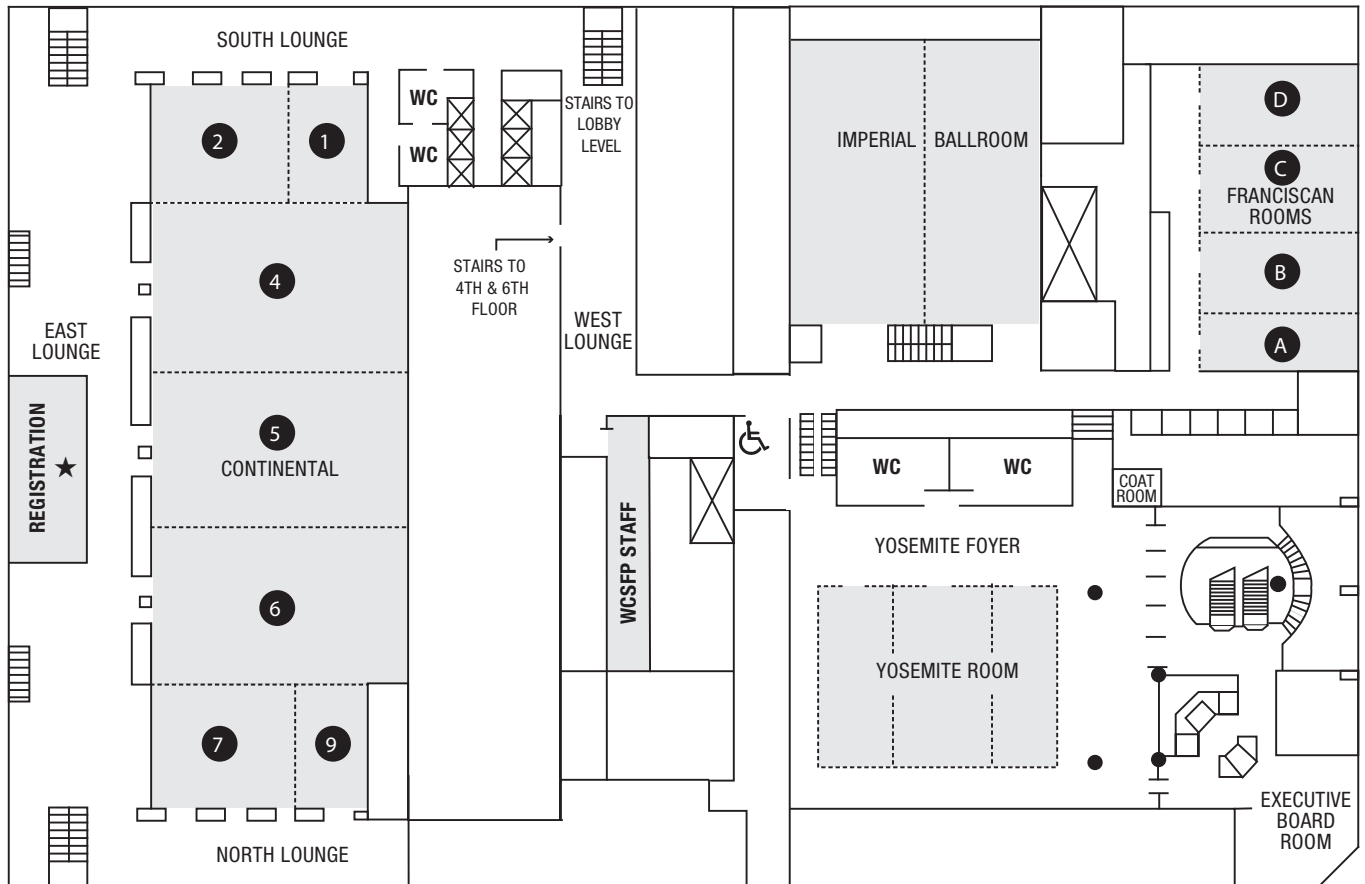

Hilton San Francisco Union Square

Ballroom level

Legend

Session Rooms

Continental 1 2 4 7 9

Innovation Expo / Member Lounge

Continental 5 6

Close Encounters

Franciscan Rooms A B C D

Speed Dating

Imperial Ballroom

Services

★ Registration
Innovation Expo Information Desk

Lunch
Imperial Ballroom & Yosemite Room

Coffee Breaks
East Lounge & Continental 5

WC Restrooms
⊗ Elevators